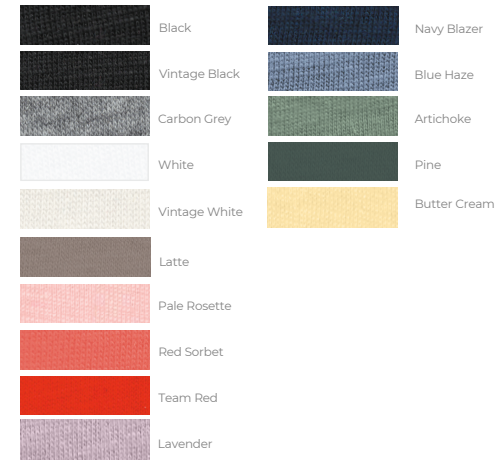

STYLE: **OW1086**

CATEGORY: **WOMEN'S**

NAME: **HIGH-WAISTED TEE**

AVAILABLE COLORWAYS

FABRIC

·34 single

·4.3 oz

·100% combed ring-spun cotton