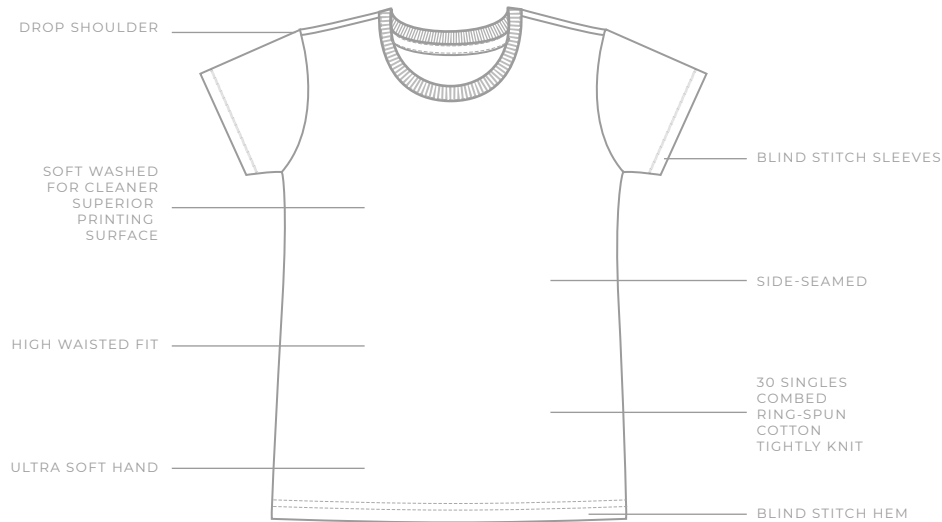

STYLE: **OW1086**

CATEGORY: **WOMEN'S**

NAME: **HIGH-WAISTED TEE**

AVAILABLE COLORWAYS

FABRIC

·34 single

·4.3 oz

·100% combed ring-spun cotton

Detail	XS	S	M	L	XL	2XL	3XL	4XL	5XL	6XL
Chest Width		17.25	18.25	19.25	20.25					
Body Length		20.25	21.25	22.25	23.25					

*Chest Width measured 1 inch below arm hole

*Body Length measured from high point of shoulder to bottom